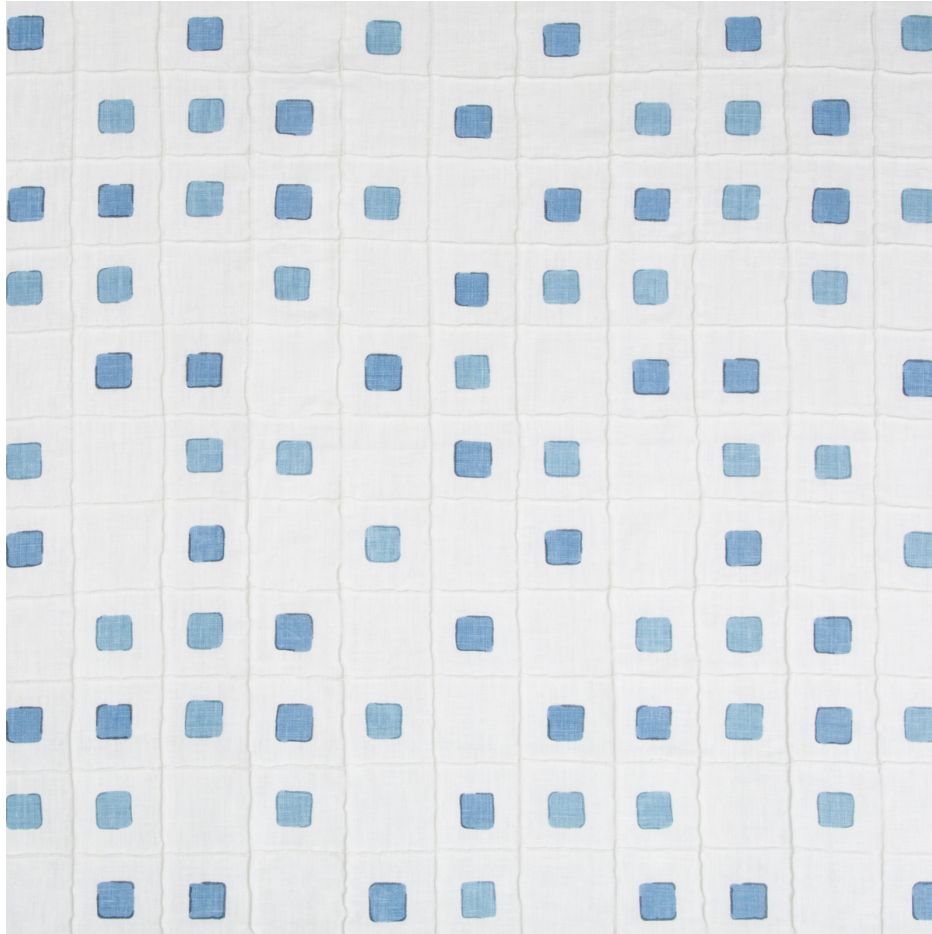

Gridwork - Ocean

SKU: GRIDWORK.5.0

kravet

SKU: **GRIDWORK.5.0**

Vertical Repeat: **12.75 in (32.39 cm)**

Brand: **Kravet Basics**

Collection: **Oceanview**

Finish: **Calendered**

End Use: **Multipurpose**

Performance ACT Symbols:  

Width: **50.5 in (128.27 cm)**

Horizontal Repeat: **12.75 in (32.39 cm)**

Designer: **Jeffrey Alan Marks**

Type: **Print**

Railroaded: **No**

Composition: **Linen - 99%, Cotton - 1%**